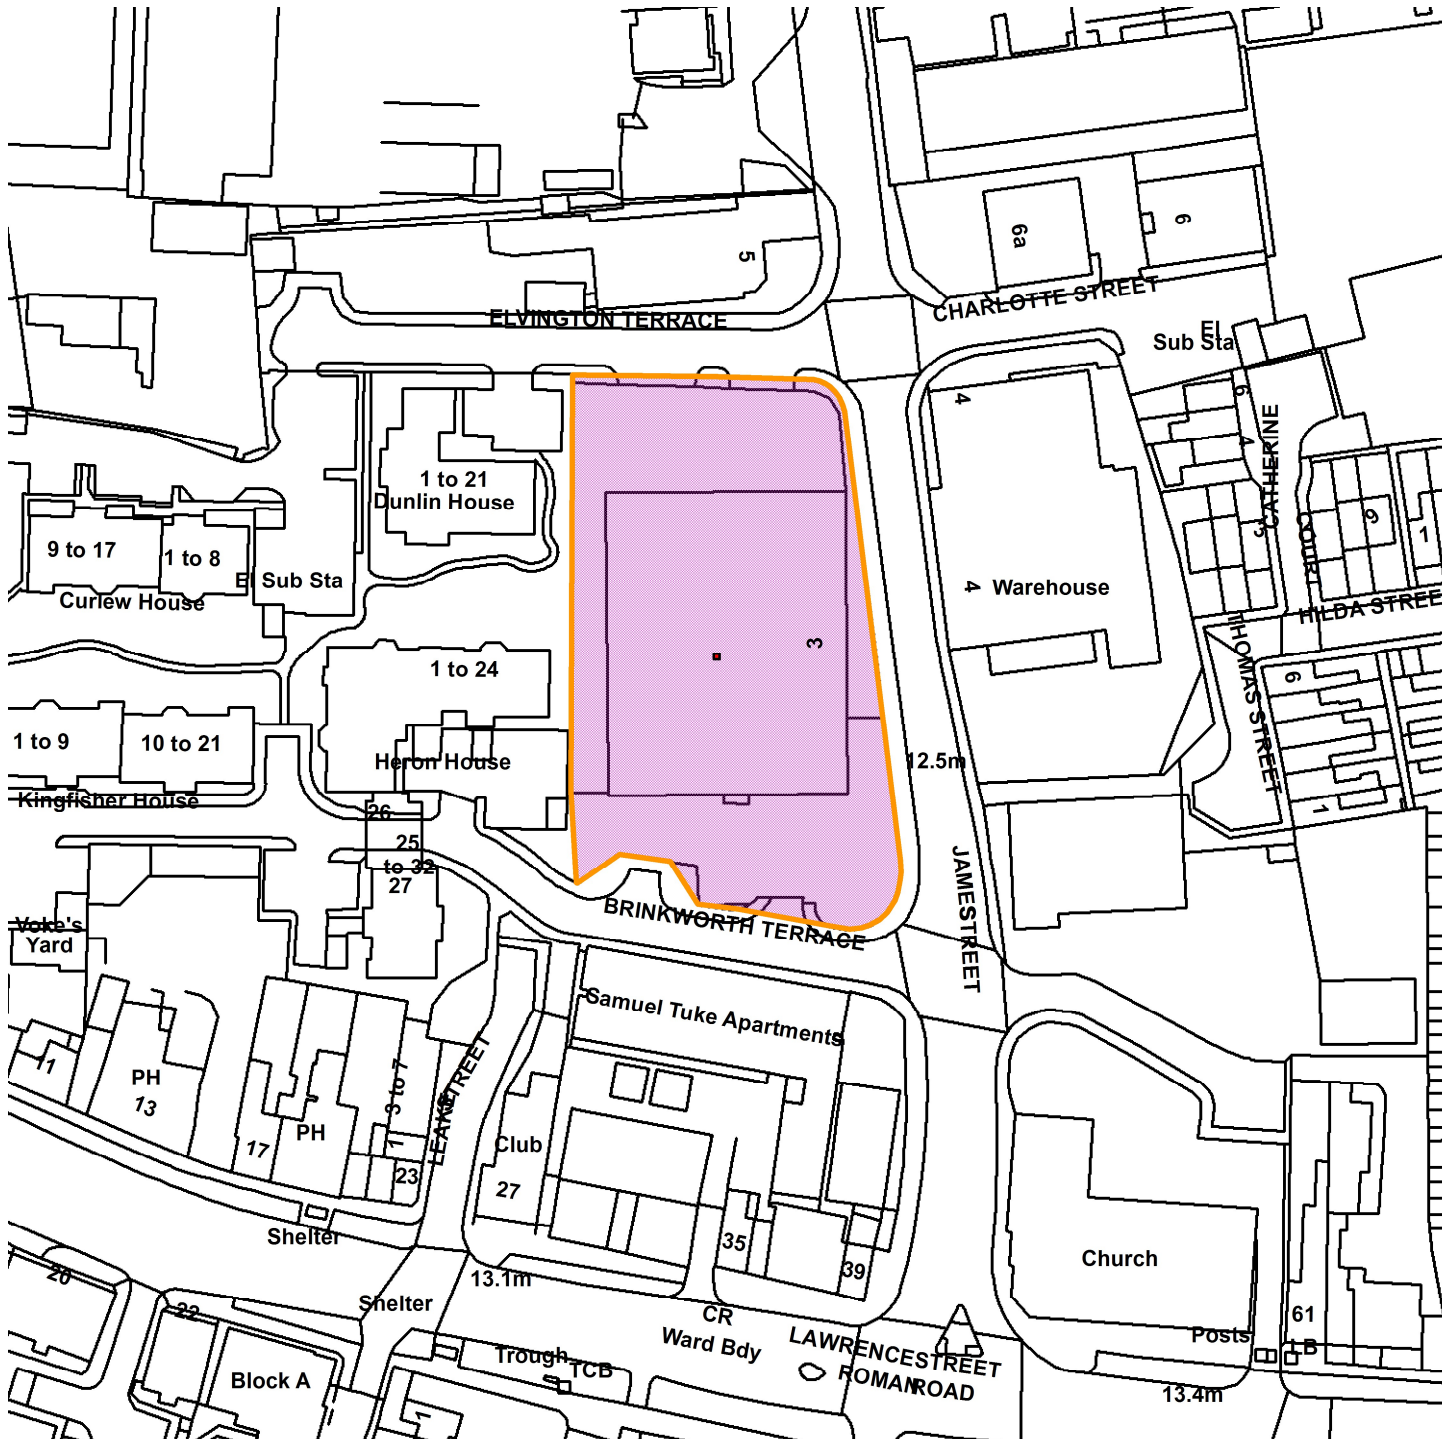

# Alton Cars York Ltd, 3 James Street, YO10 3WW

21/02164/FULM

GIS by ESRI (UK)

Scale : 1:1192

Reproduced from the Ordnance Survey map with the permission of the Controller of Her Majesty's Stationery Office © Crown Copyright 2000.

Unauthorised reproduction infringes Crown Copyright and may lead to prosecution or civil proceedings.

<b>Organisation</b>	City of York Council
<b>Department</b>	Directorate of Place
<b>Comments</b>	Site Location Plan
<b>Date</b>	24 January 2022
<b>SLA Number</b>	